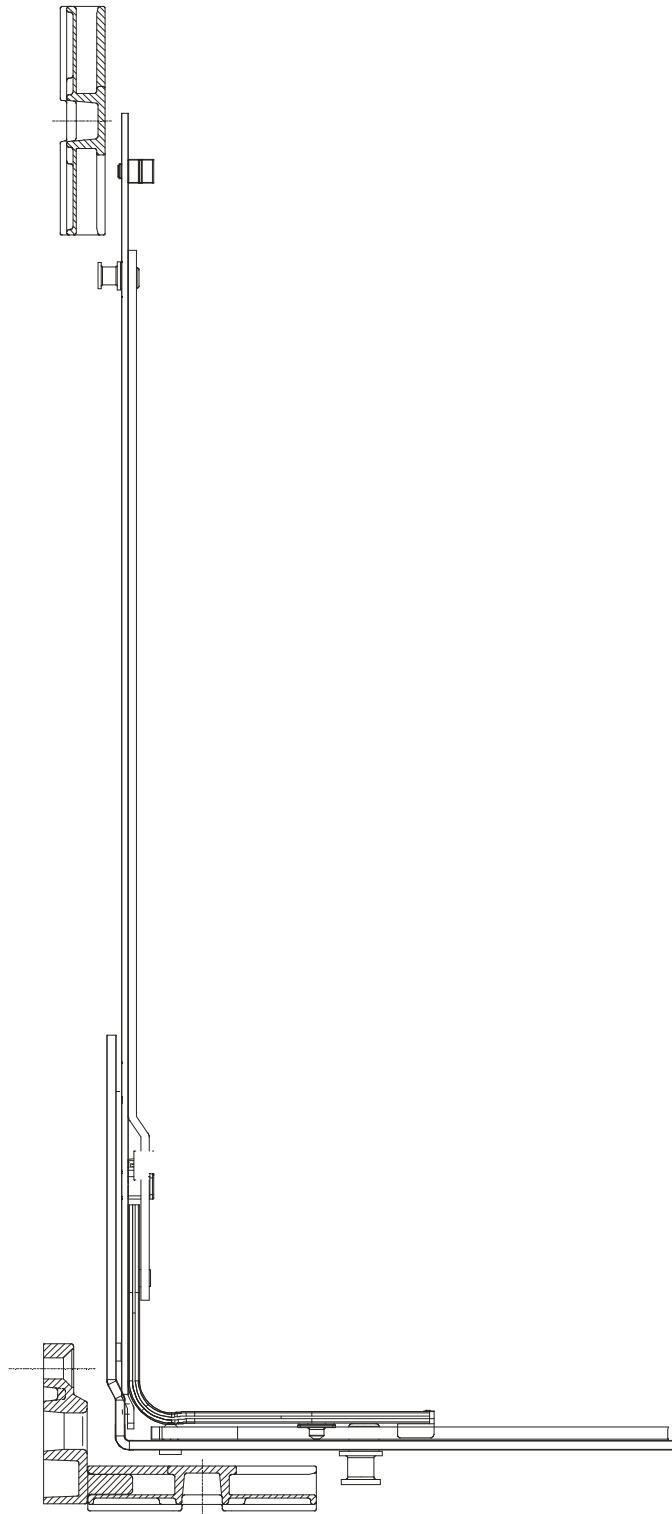

The range consists of 2 shootbolt extensions covering a sash rebate width of between 500mm and 1100mm and 3 sizes of centre locks for fitting to the hinge side. Please find enclosed specification sheets and dimensional information for the centre locks showing faceplate length. The dimensional information should be used to specify the correct centre lock depending on the length of scissor stay used.

# MACH II Shootbolt Espagnolette Extension Pieces for Top Hung Windows

MACO Espagnolette  
Fittings

Date: 12.10.00

Size	Sash Rebate Width (mm)	Mushrooms Per Extension	 1,7	 9,0
Gr. 1	500 - 800	1	59943	59946
Gr. 2	801 - 1100	1	59944	59947

## Extension Pieces for Top Hung Windows