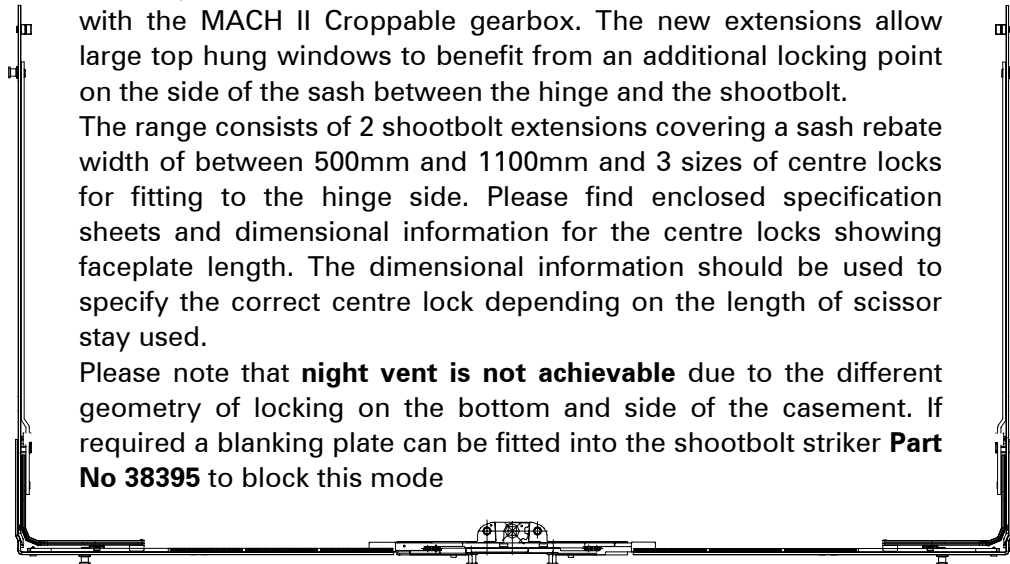

No. 05.2003 20.03.03

MACH II Shootbolt Espagnolette Centre Locking for Top Hung Windows

Dear Sir,

We are pleased to announce the addition of new extensions for use with the MACH II Croppable gearbox. The new extensions allow large top hung windows to benefit from an additional locking point on the side of the sash between the hinge and the shootbolt.

The range consists of 2 shootbolt extensions covering a sash rebate width of between 500mm and 1100mm and 3 sizes of centre locks for fitting to the hinge side. Please find enclosed specification sheets and dimensional information for the centre locks showing faceplate length. The dimensional information should be used to specify the correct centre lock depending on the length of scissor stay used.

Please note that **night vent is not achievable** due to the different geometry of locking on the bottom and side of the casement. If required a blanking plate can be fitted into the shootbolt striker **Part No 38395** to block this mode

Should you have any further questions please do not hesitate to telephone me.

Yours sincerely

A handwritten signature in red ink, appearing to read "Dave Smith". The signature is stylized and cursive.

Dave Smith

Technical Manager