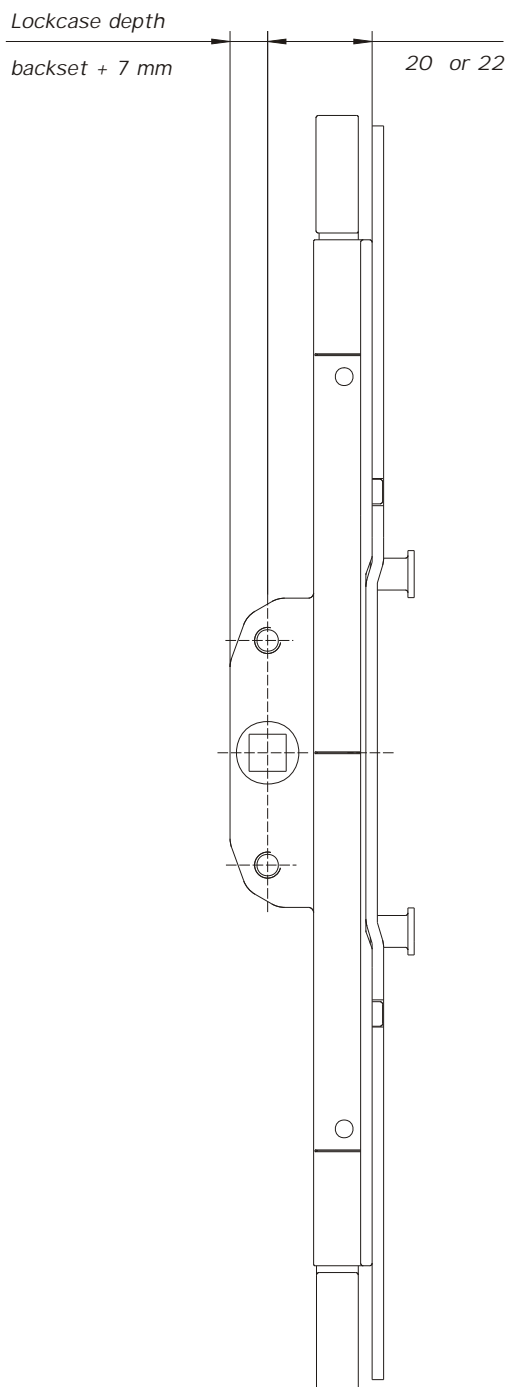

The range consists of 2 shootbolt extensions covering a sash rebate width of between 500mm and 1100mm and 3 sizes of centre locks for fitting to the hinge side. Please find enclosed specification sheets and dimensional information for the centre locks showing faceplate length. The dimensional information should be used to specify the correct centre lock depending on the length of scissor stay used.

Technical Manager

MACH II Shootbolt Espagnolette  
Croppable

MACO Espagnolette  
Fittings

Date: 13.10.00

BS	 7,7	 9,0	
20	10767	10769	
22	10768	10770	

# MACH II Shootbolt Espagnolette Extension Pieces for Top Hung Windows

MACO Espagnolette  
Fittings

Date: 12.10.00

Size	Sash Rebate Width (mm)	Mushrooms Per Extension	 1,7	 9,0
Gr. 1	500 - 800	1	59943	59946
Gr. 2	801 - 1100	1	59944	59947